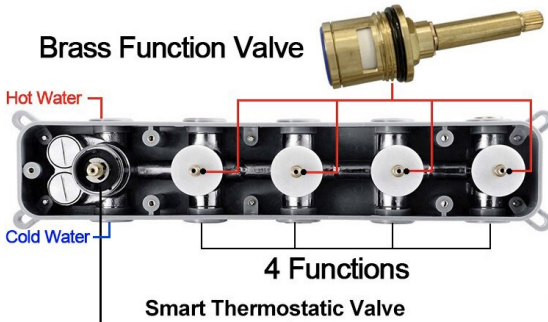

Kinds of color **64**  
temperature adjustable

**WiFi**  
Built-in WIFI  
Phone control color

Color software App install instruction  
download name: Smart Life

Product shown is only for installation display purpose

## 304 Stainless Steel

Speaker×2 [500×500mm]

Mist×4

Waterfall×2

Rainfall

Water Pressure: 0.3-0.5MPA  
Shower Flow Rate: 9-25L/min

All dimensions and specifications are nominal and may vary. Use actual products for accuracy in critical situations.

## Shower Mixer

Unit: mm  
Thread G1/2

All Function can be used at the same time.

### Brass Function Valve

**38°C**  
Thermostatic Control

Main body  
Brass casting body

Brushed gold

Embedded Depth: 60mm

Product shown is only for installation display purpose