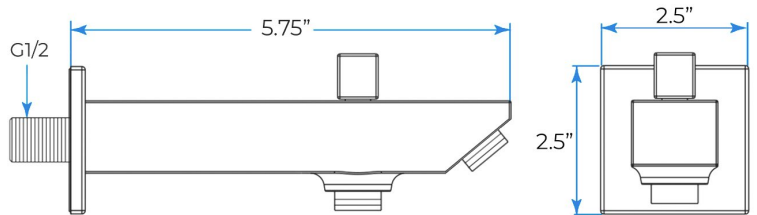

Shower Mixer

Unit: mm
Thread G1/2

All Function can be used at the same time.

Brass Function Valve

38°C
Thermostatic Control

Main body
Brass casting body

Brushed gold

Embedded Depth: 60mm

Product shown is only for installation display purpose

Spout

Hand Shower

Flow Rate: 2.0 GPM / 7.6 LPM

Shower Mixer Connections

Unit: mm

Cold water Hot water Mixer water