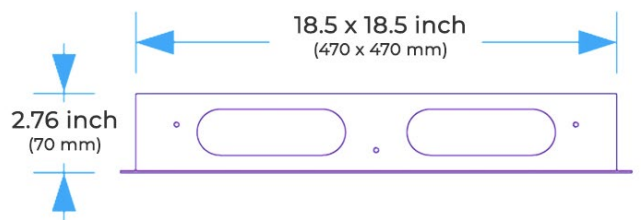

## Shower Head

Shower Head 3 Functions: Waterfall, Rainfall & Mist

Shower head size: 20 x 20 inch

Each function can run all together and separately

Music and LED light work by electronic

All Metal Material: Solid Brass; Stainless Steel (top showerhead, hose)

Shower Head Mounting: Flush on ceiling

Hand Spray Hose: 59 inch

Water flow: 2.5 GPM ~ 5.5 GPM

Water pressure: 0.3 MPA ~ 1 MPA

Water pipe lines: 3/4 inch water pipes for the hot and cold water mixer inlet, the others are 1/2 inch

## 304 Stainless Steel

Speaker×2 [500×500mm]

Mist×4

Waterfall×2

Rainfall

Water Pressure: 0.3-0.5MPA  
Shower Flow Rate: 9-25L/min

All dimensions and specifications are nominal and may vary. Use actual products for accuracy in critical situations.

## Shower Mixer

Unit: mm  
Thread G1/2

All Function can be used at the same time.