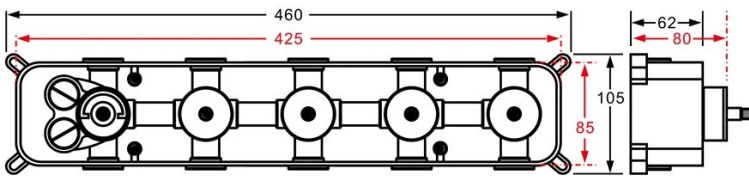

## Shower Head

Shower Head 3 Functions: Waterfall, Rainfall & Mist

Shower head size: 20 x 20 inch

Each function can run all together and separately

Music and LED light work by electronic

All Metal Material: Solid Brass; Stainless Steel (top showerhead, hose)

Shower Head Mounting: Flush on ceiling

Hand Spray Hose: 59 inch

Water flow: 2.5 GPM ~ 5.5 GPM

Water pressure: 0.3 MPA ~ 1 MPA

Water pipe lines: 3/4 inch water pipes for the hot and cold water mixer inlet, the others are 1/2 inch

## 304 Stainless Steel

Speaker×2 [500×500mm]

Mist×4

Waterfall×2

Rainfall

Water Pressure: 0.3-0.5MPA  
Shower Flow Rate: 9-25L/min

All dimensions and specifications are nominal and may vary. Use actual products for accuracy in critical situations.

## Shower Mixer

Unit: mm  
Thread G1/2

All Function can be used at the same time.