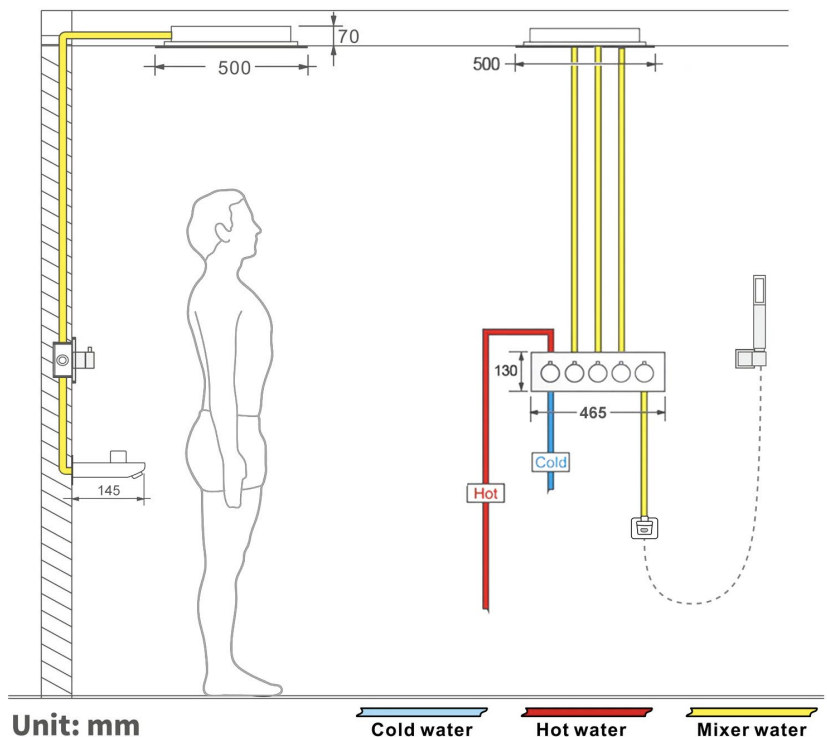

## Shower Mixer

Unit: mm  
Thread G1/2

All Function can be used at the same time.

## Spout

## Hand Shower

Flow Rate: 2.0 GPM / 7.6 LPM

## Shower Mixer Connections

Unit: mm

Cold water Hot water Mixer water