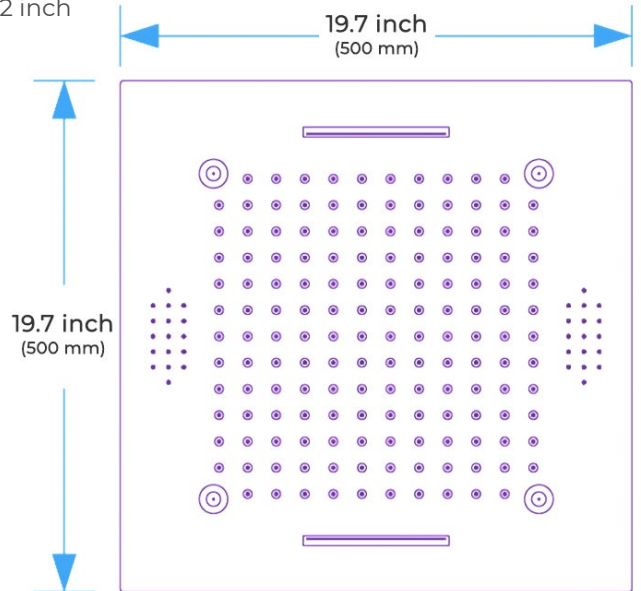

## Shower Head

Shower Head 3 Functions: Waterfall, Rainfall & Mist

Shower head size: 20 x 20 inch

Each function can run all together and separately

Music and LED light work by electronic

All Metal Material: Solid Brass; Stainless Steel (top showerhead, hose)

Shower Head Mounting: Flush on ceiling

Hand Spray Hose: 59 inch

Water flow: 2.5 GPM ~ 5.5 GPM

Water pressure: 0.3 MPA ~ 1 MPA

Water pipe lines: 3/4 inch water pipes for the hot and cold water mixer inlet, the others are 1/2 inch

## 304 Stainless Steel

Speaker×2 [500×500mm]

Mist×4

Waterfall×2

Rainfall

Water Pressure: 0.3-0.5MPA  
Shower Flow Rate: 9-25L/min

All dimensions and specifications are nominal and may vary. Use actual products for accuracy in critical situations.

## Shower Mixer

Unit: mm  
Thread G1/2

All Function can be used at the same time.