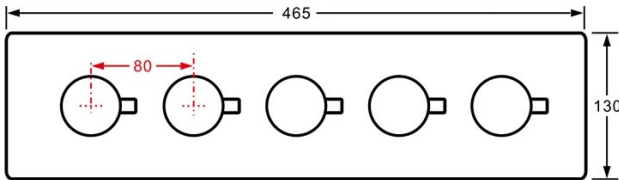

## Shower Head

Shower Head 3 Functions: Waterfall, Rainfall & Mist

Shower head size: 20 x 20 inch

Each function can run all together and separately

Music and LED light work by electronic

All Metal Material: Solid Brass; Stainless Steel (top showerhead, hose)

Kinds of color **64**  
temperature adjustable

**WiFi**  
Built-in WIFI  
Phone control color

Color software App install instruction  
download name: Smart Life

Product shown is only for installation display purpose

## 304 Stainless Steel

Speaker×2 [500×500mm]

Mist×4

Waterfall×2

Rainfall

Water Pressure: 0.3-0.5MPA  
Shower Flow Rate: 9-25L/min

All dimensions and specifications are nominal and may vary. Use actual products for accuracy in critical situations.

## Shower Mixer

Unit: mm  
Thread G1/2

All Function can be used at the same time.