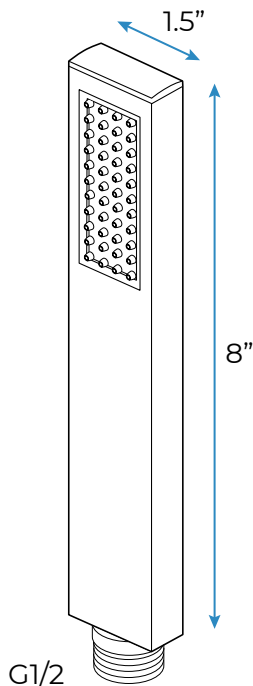

Hand Shower

Flow Rate: 2.0 GPM / 7.6 LPM