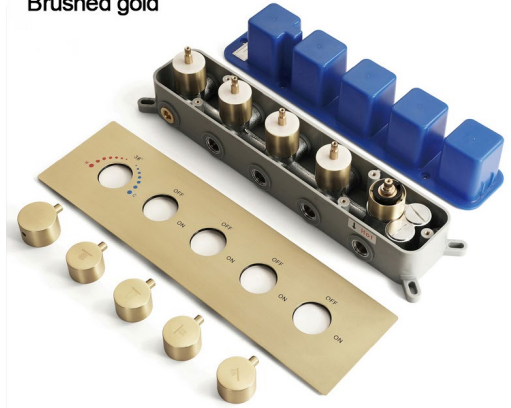

## Shower Head

Shower Head 3 Functions: Waterfall, Rainfall & Mist

Shower head size: 20 x 20 inch

Each function can run all together and separately

Music and LED light work by electronic

All Metal Material: Solid Brass; Stainless Steel (top showerhead, hose)

## Shower Mixer

Unit: mm  
Thread G1/2

All Function can be used at the same time.

### Brass Function Valve

**38°C**  
Thermostatic Control

Main body  
Brass casting body

Brushed gold

Embedded Depth: 60mm

Product shown is only for installation display purpose